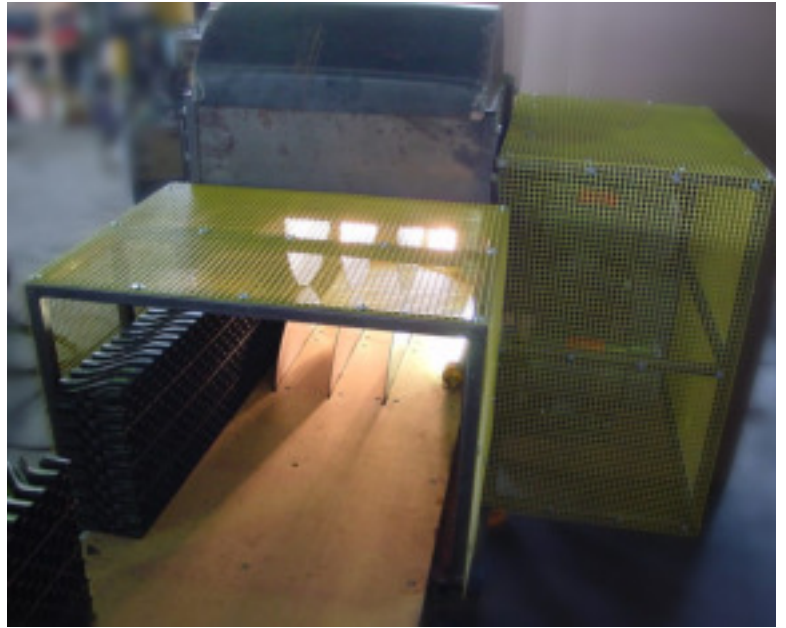

# Welded Wire Mesh

## *Safety First*

Machine guards are a critical first line of defense, assuring safe working conditions around hazardous machinery or protecting delicate instrumentation from jarring and debris. Machine guards fabricated from Shepherd Welded Wire may be used to supplement existing guards, replace damaged screens or provide an entirely new cage around custom machinery.

- Bright yellow vinyl fuse-bonded coating is highly visible for maximum safety.
- 16 gauge welded 1/2" x 1/2" mesh provides a strong, effective barrier.
- Welded wire mesh may be cut or bent to fit virtually any application.
- Easy to handle; speeds fabrication and installation time.
- Resistant to most chemicals.
- Cut in 1 ft., 2 ft. and 3 ft. squares. Packaged in your choice of 3 panels packs or 5 panels packs.

## *Quality Products Begin with Quality Materials*

The best fence available begins with the most corrosion resistant wire available. Whether its immersed in water, buried in alkaline soil, sprayed with fertilizers or nicked with cutters, Shepherd Welded Wire Mesh withstands the rigors of a multitude of real world applications.